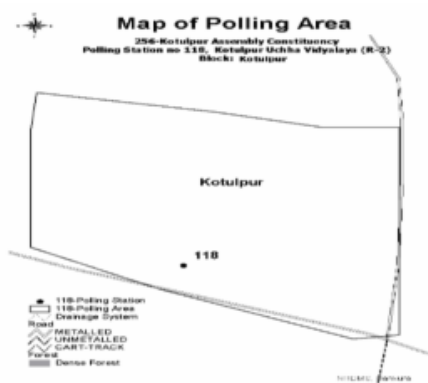

Nazri Naksha

Google Map View