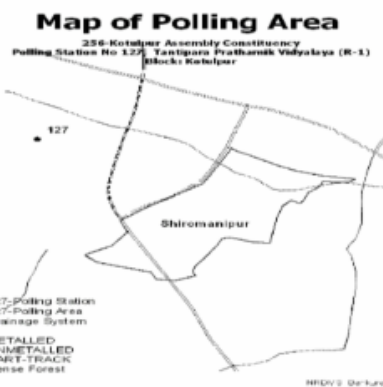

Nazri Naksha

Google Map View