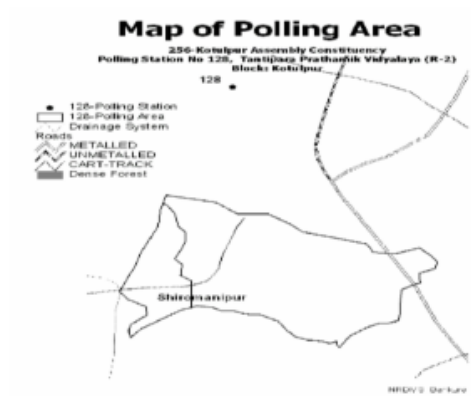

Nazri Naksha

Google Map View