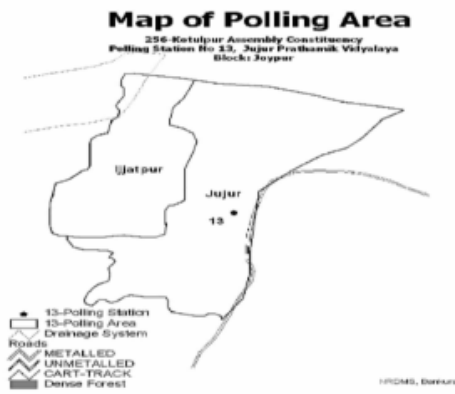

Nazri Naksha

Google Map View