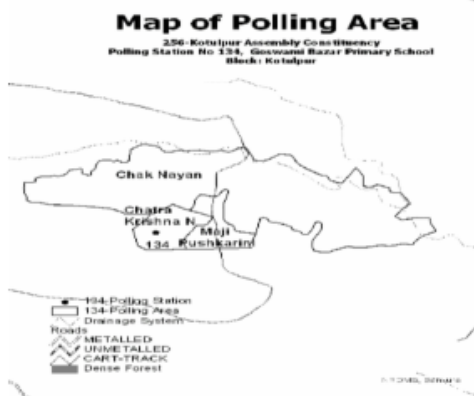

Nazri Naksha

Google Map View