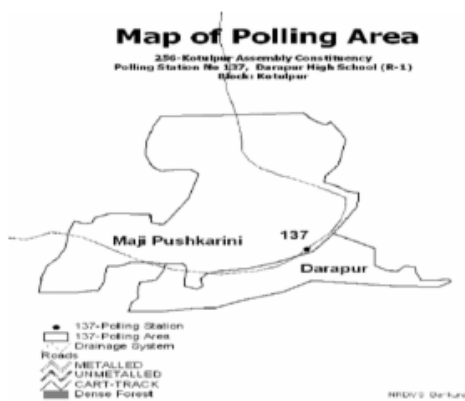

Nazri Naksha

Google Map View