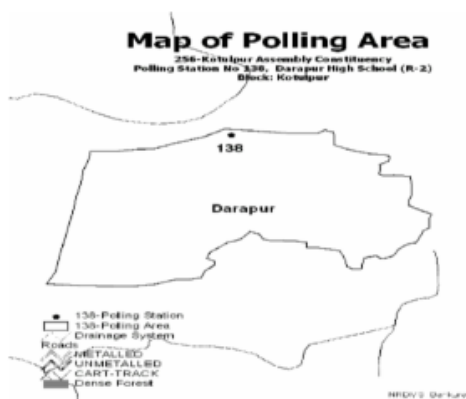

Nazri Naksha

Google Map View