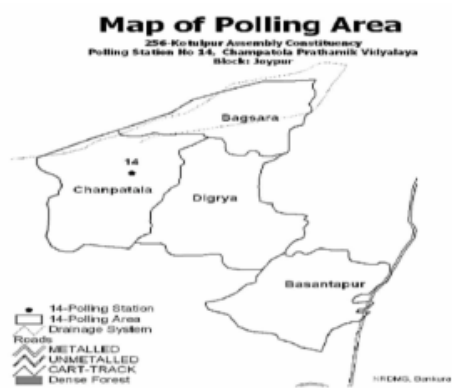

Nazri Naksha

Google Map View