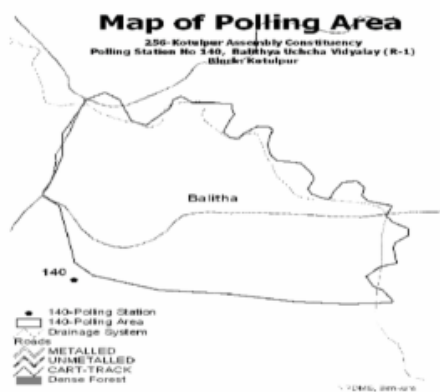

Nazri Naksha

Google Map View