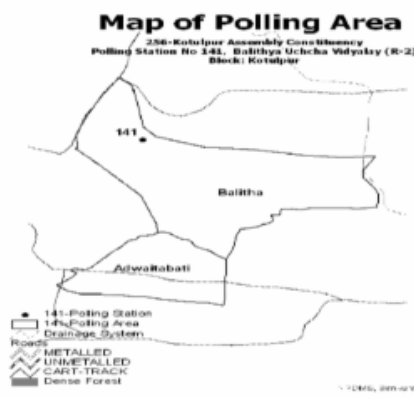

Nazri Naksha

Google Map View