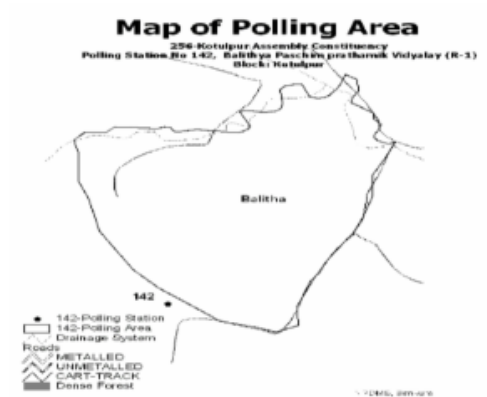

Nazri Naksha

Google Map View