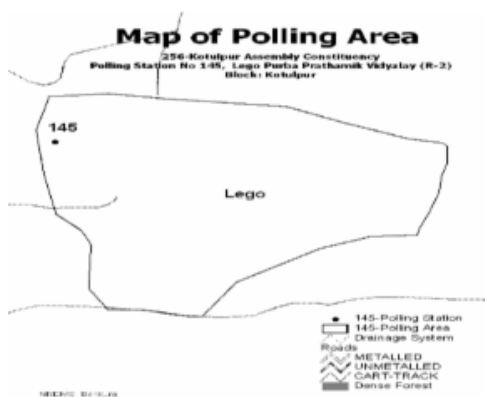

Nazri Naksha

Google Map View