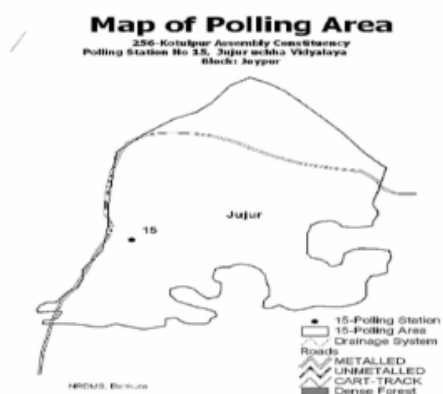

Nazri Naksha

Google Map View