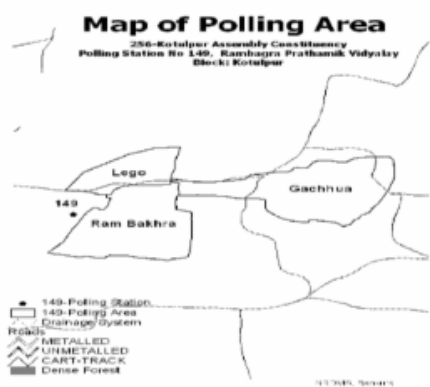

Nazri Naksha

Google Map View