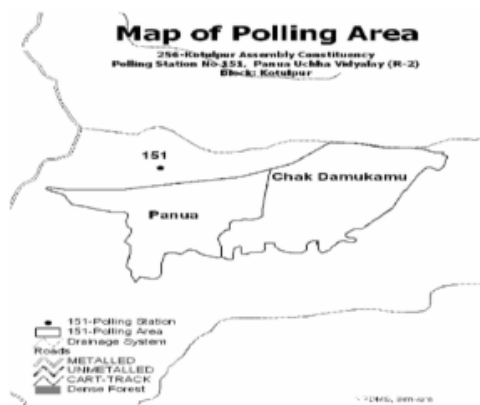

Nazri Naksha

Google Map View