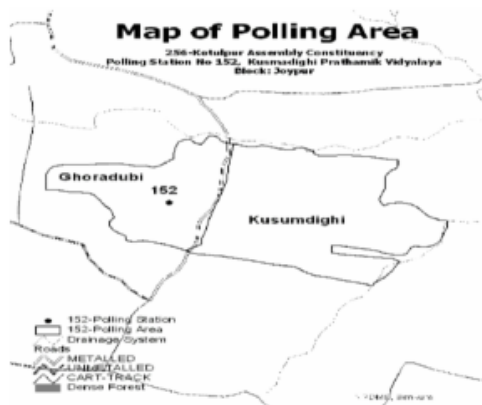

Nazri Naksha

Google Map View