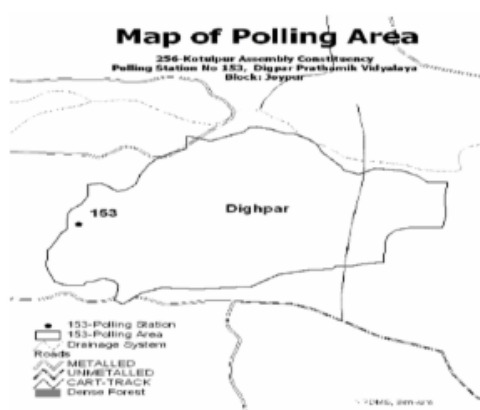

Nazri Naksha

Google Map View