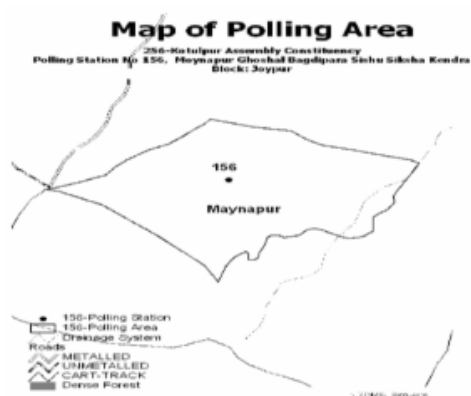

Nazri Naksha

Google Map View