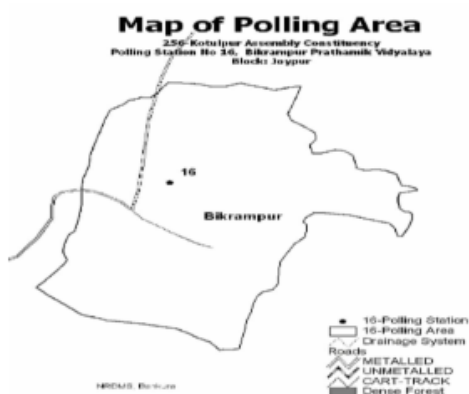

Nazri Naksha

Google Map View