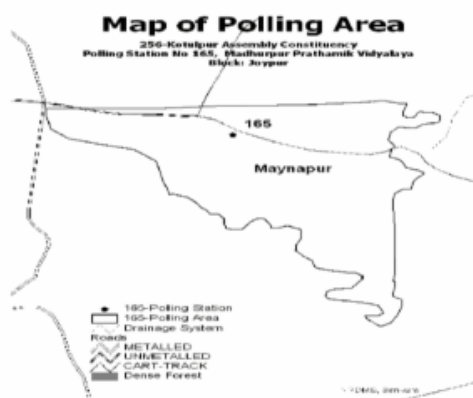

Nazri Naksha

Google Map View