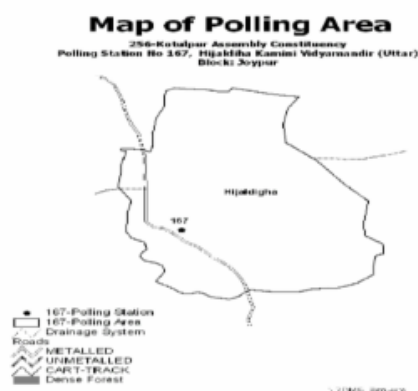

Nazri Naksha

Google Map View