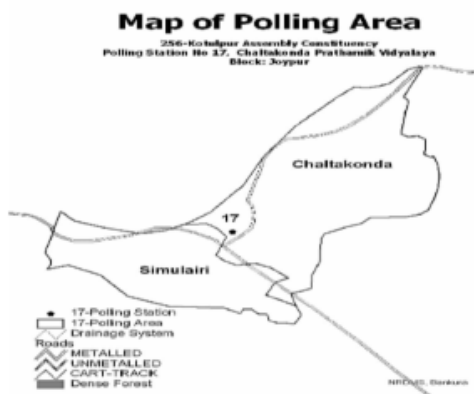

Nazri Naksha

Google Map View