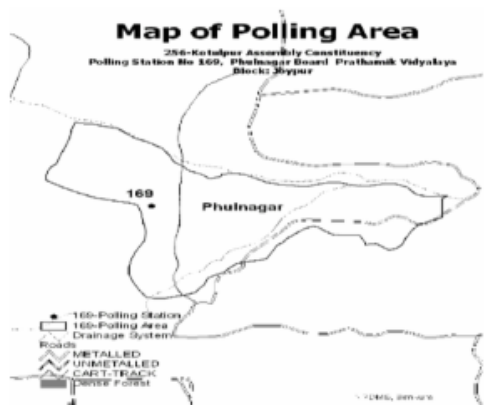

Nazri Naksha

Google Map View