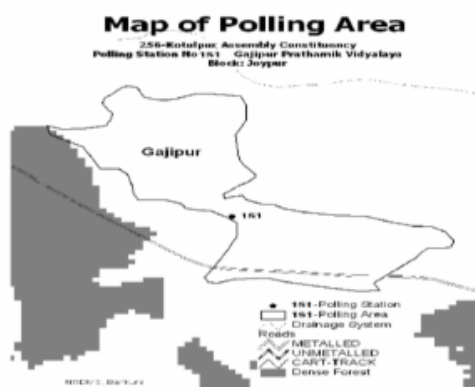

Nazri Naksha

Google Map View