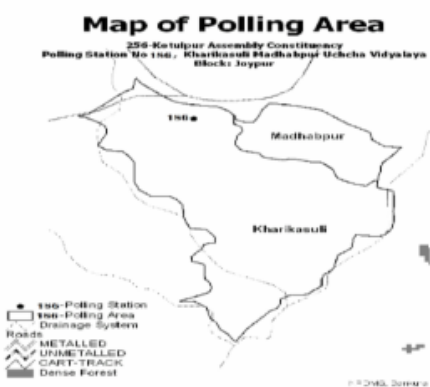

Nazri Naksha

Google Map View