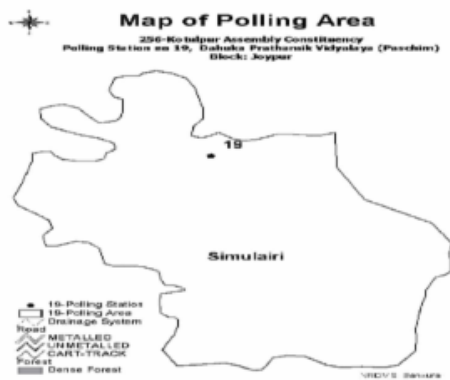

Nazri Naksha

Google Map View