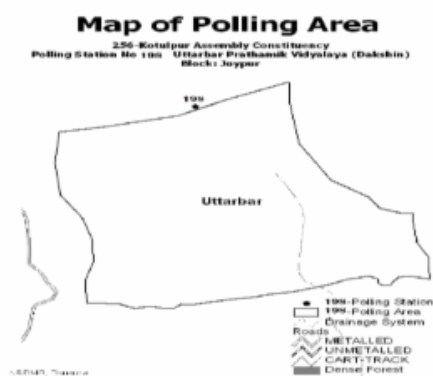

Nazri Naksha

Google Map View