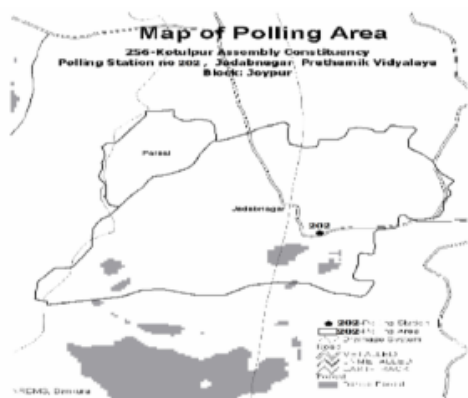

Nazri Naksha

Google Map View