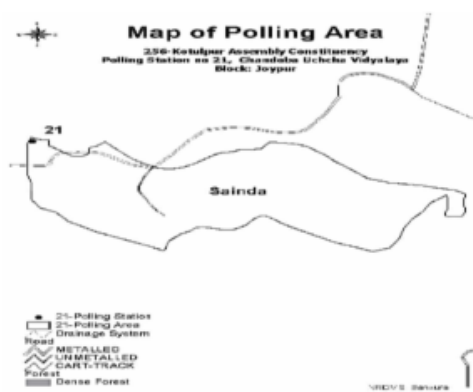

Nazri Naksha

Google Map View