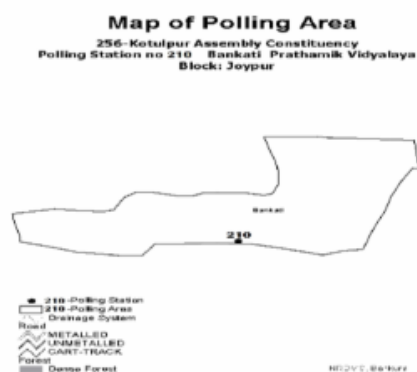

Nazri Naksha

Google Map View