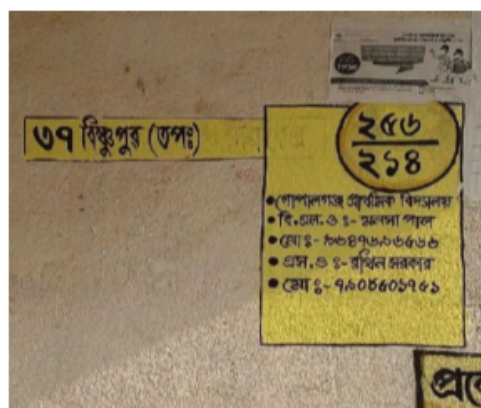

Polling Station Building Front View

Polling Station Front View