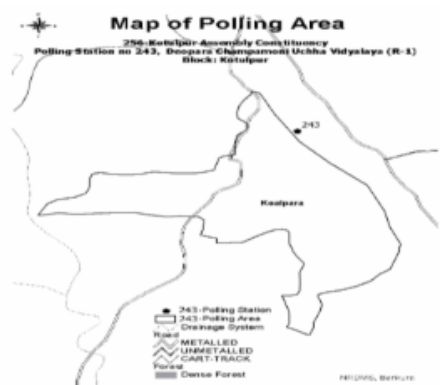

Nazri Naksha

Google Map View