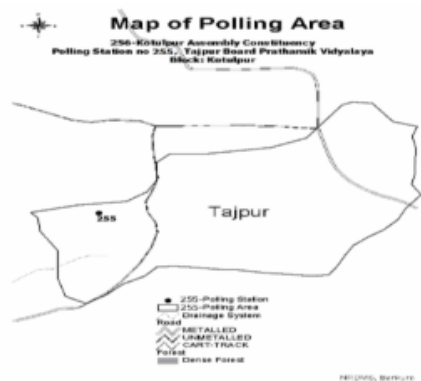

Nazri Naksha

Google Map View