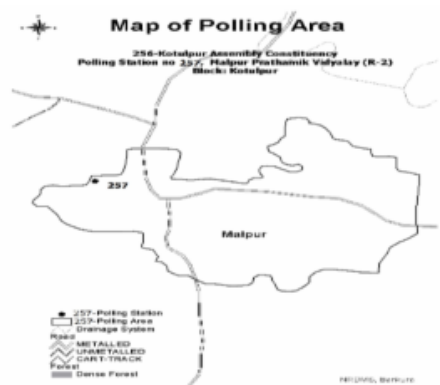

Nazri Naksha

Google Map View