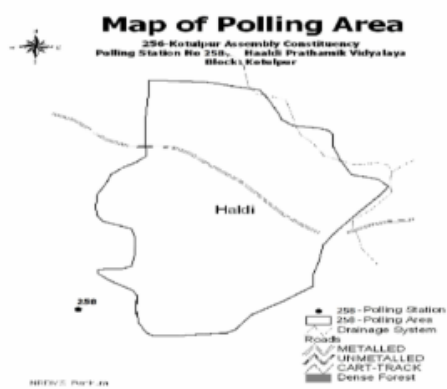

Nazri Naksha

Google Map View