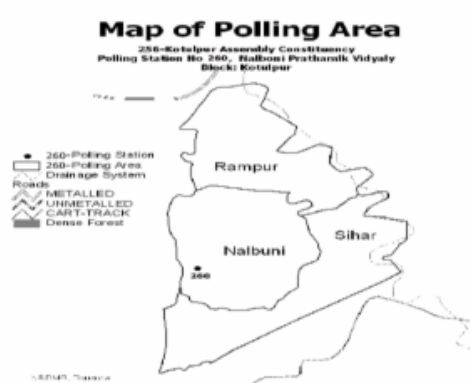

Nazri Naksha

Google Map View