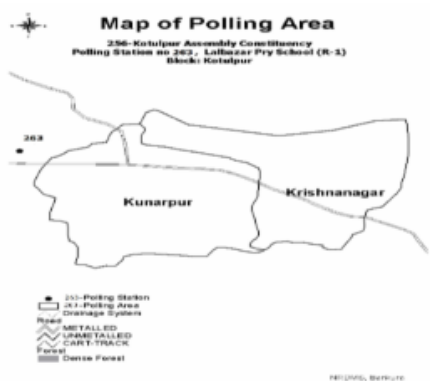

Nazri Naksha

Google Map View