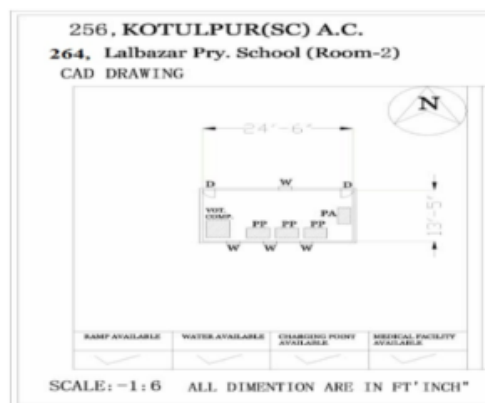

Nazri Naksha

Google Map View

Polling Station Building Front View

Polling Station Front View

Cad View

Key MAP View