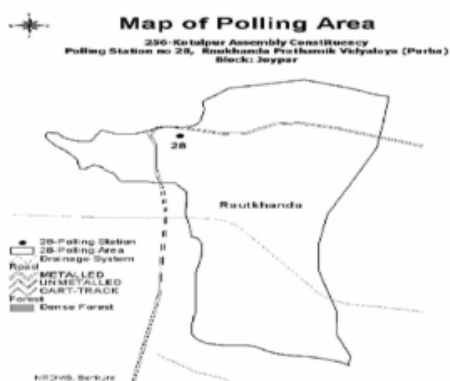

Nazri Naksha

Google Map View