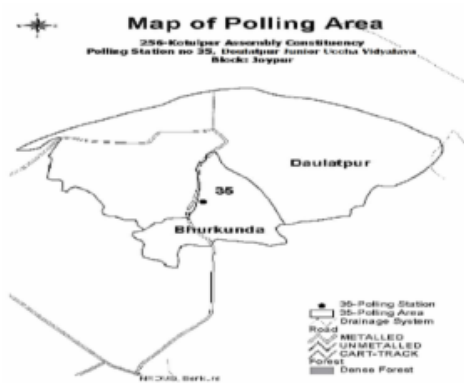

Nazri Naksha

Google Map View