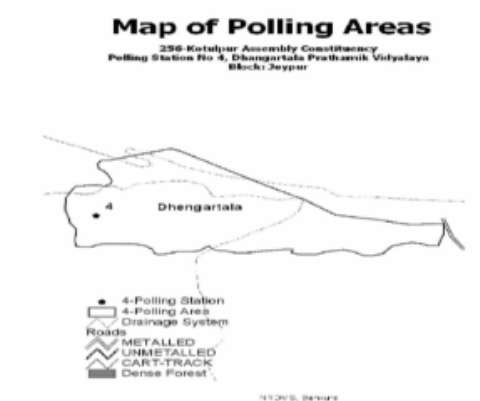

Nazri Naksha

Google Map View