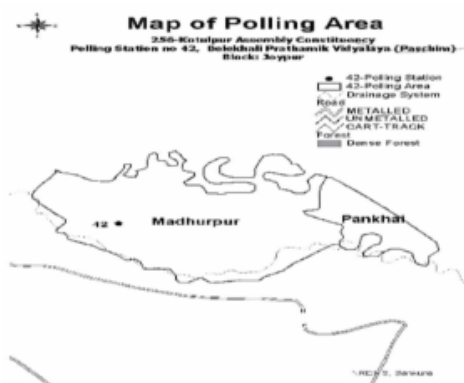

Nazri Naksha

Google Map View