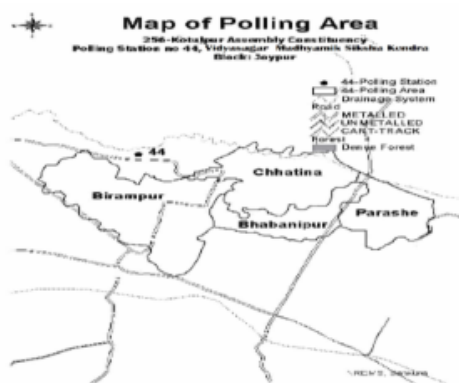

Nazri Naksha

Google Map View