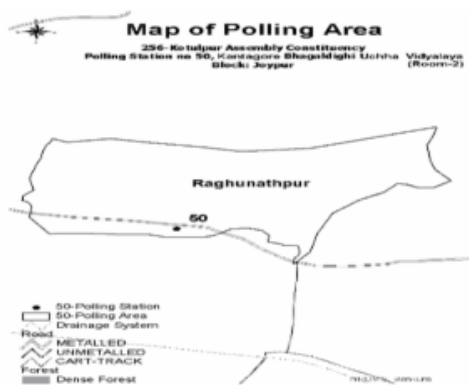

Nazri Naksha

Google Map View