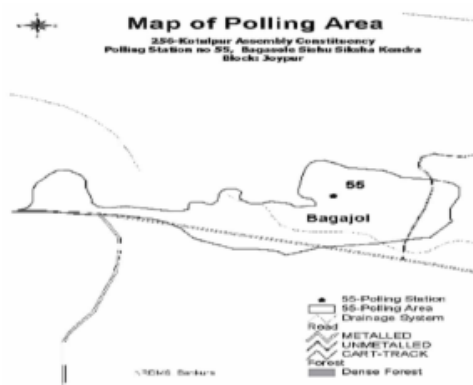

Nazri Naksha

Google Map View