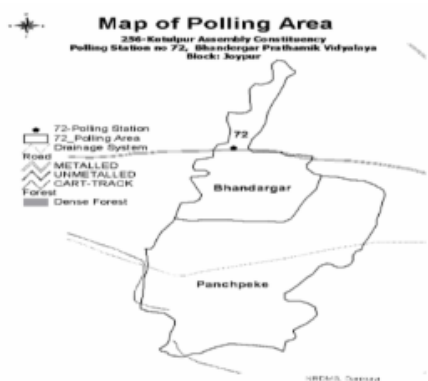

Nazri Naksha

Google Map View