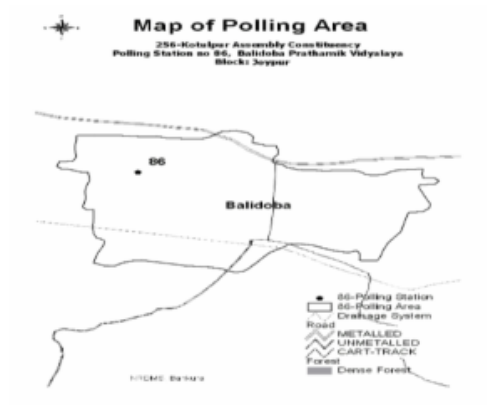

Nazri Naksha

Google Map View