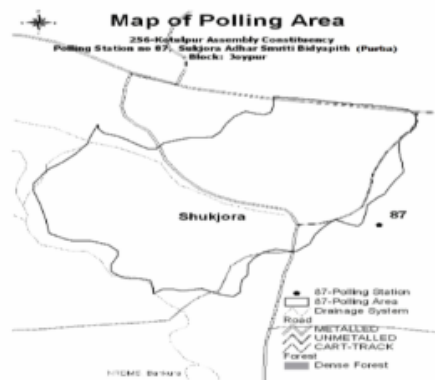

Nazri Naksha

Google Map View