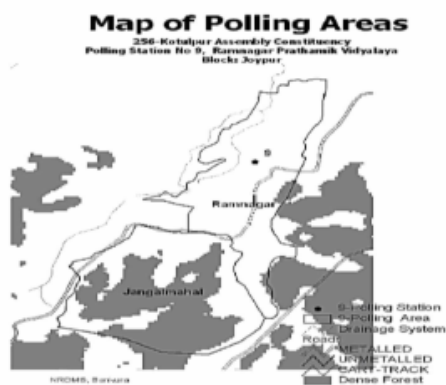

Nazri Naksha

Google Map View