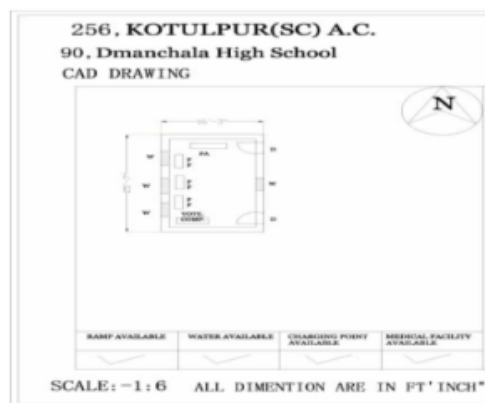

Nazri Naksha

Google Map View

Polling Station Building Front View

Polling Station Front View

Cad View

Key MAP View